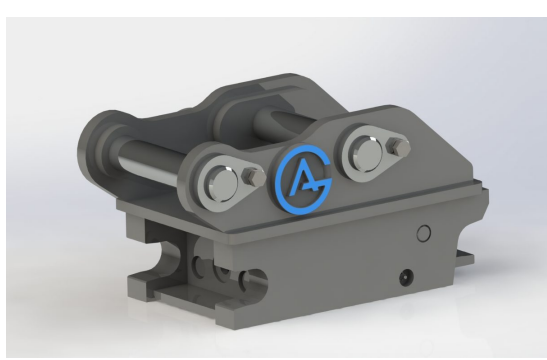

Snabbfäste S30 / 150

Halvautomatiskt

axeldiameter 30 mm cc 100 mm bredd 110 mm

SKU: 3100136

Price: 7.435 kr